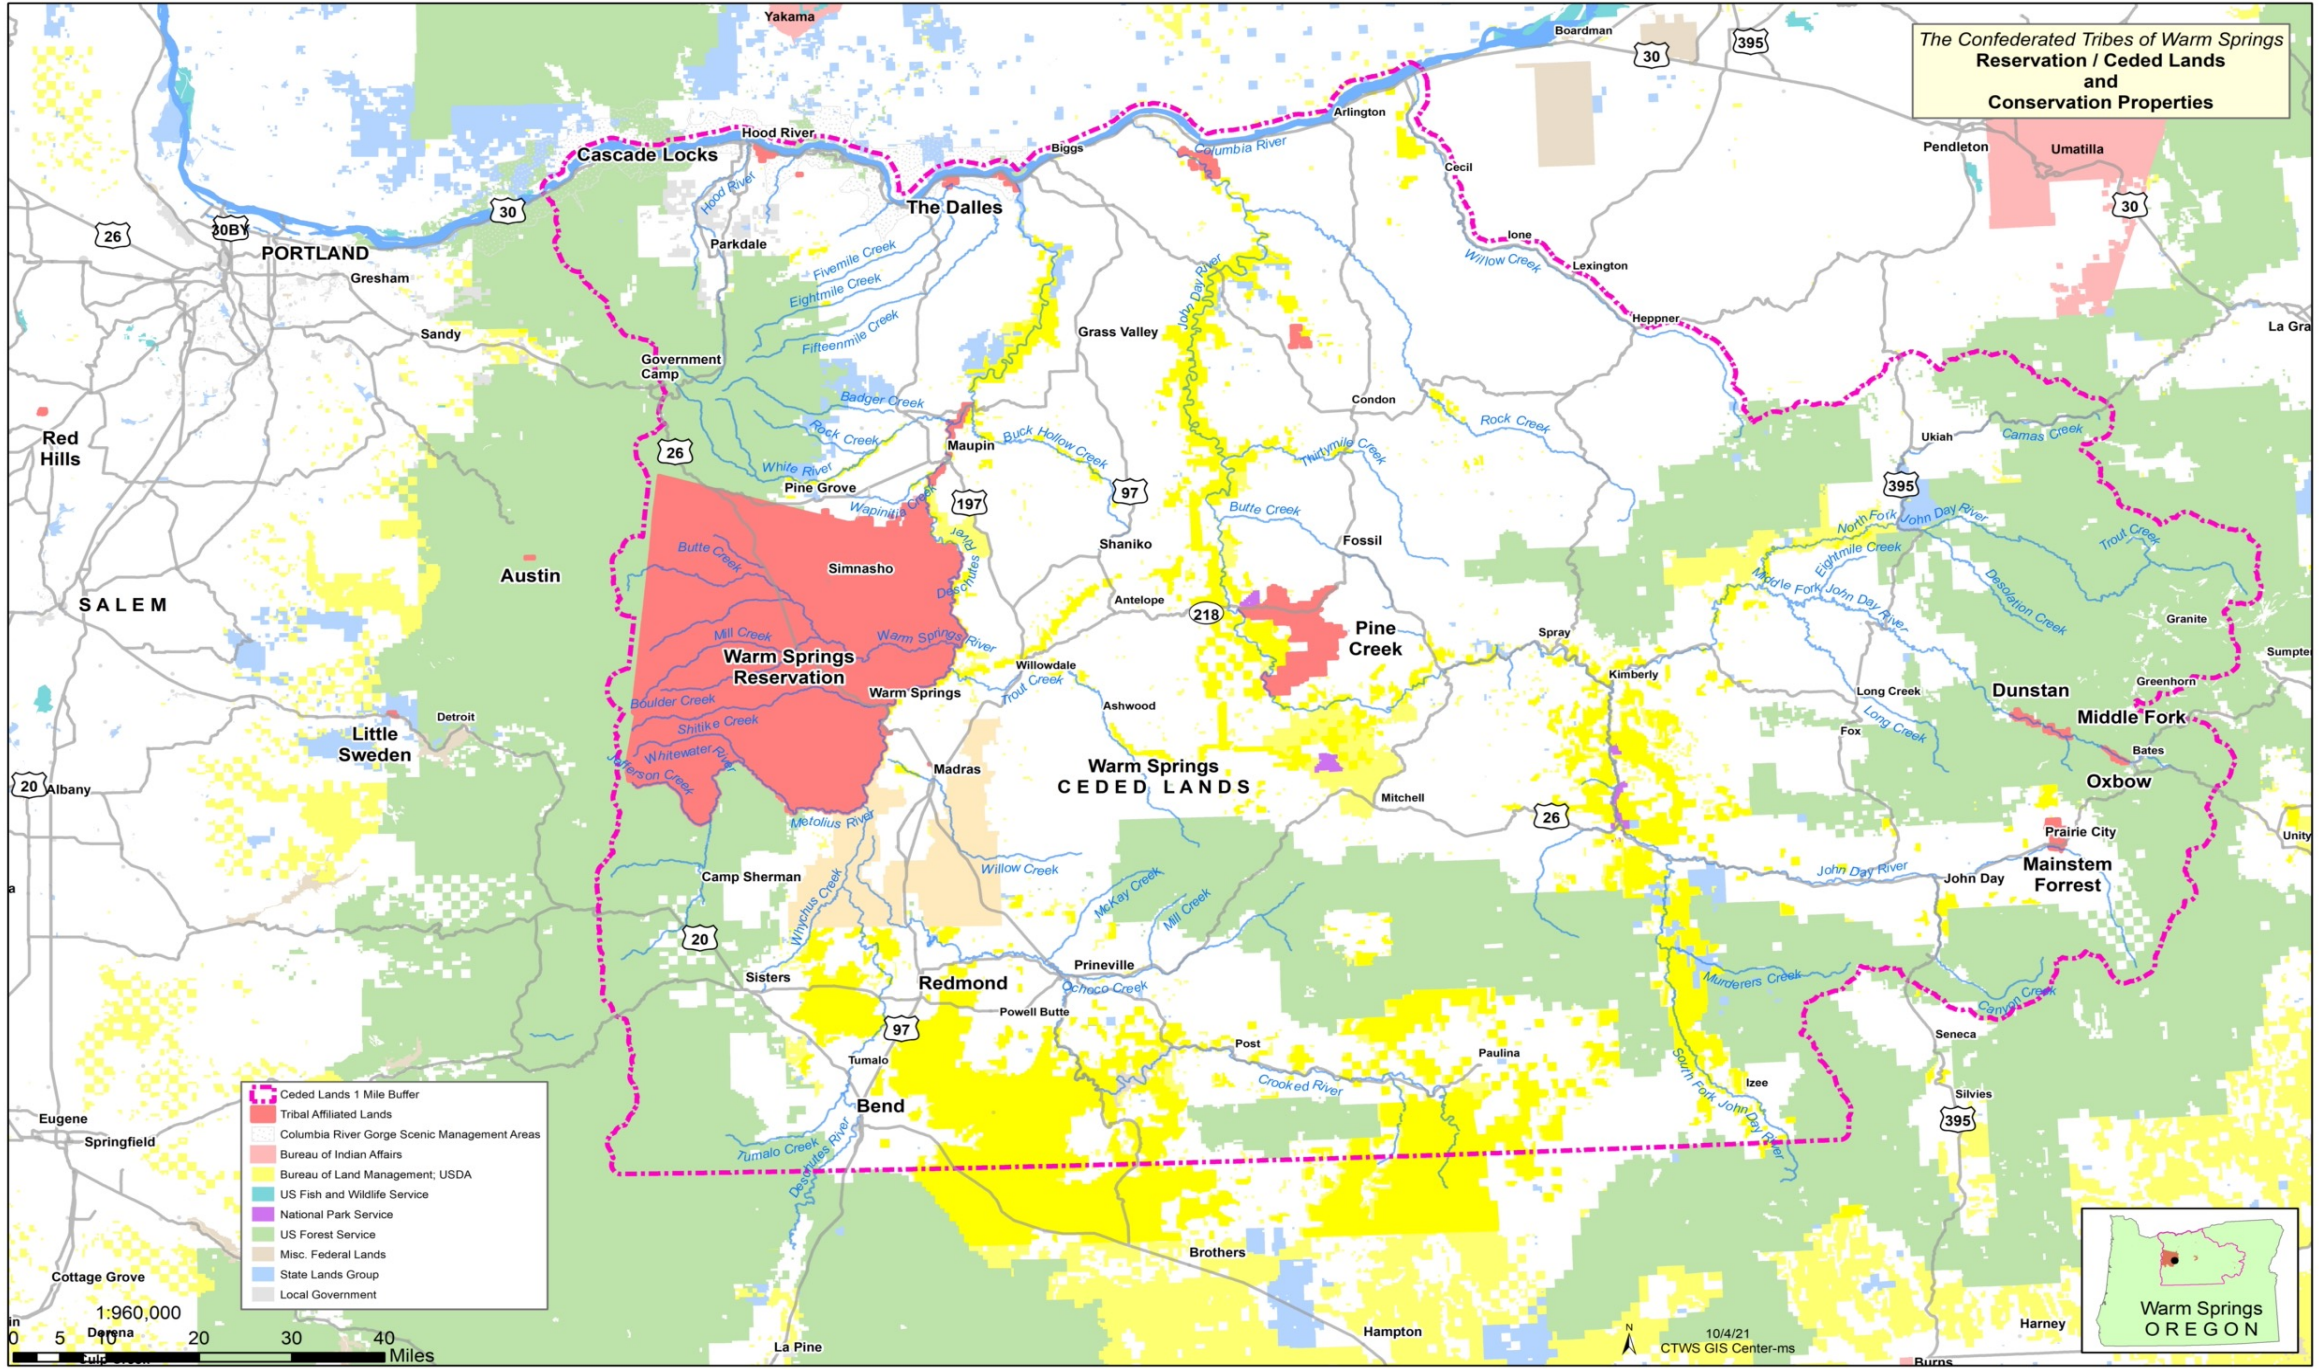

The Confederated Tribes of Warm Springs
Reservation / Ceded Lands
and
Conservation Properties

- Ceded Lands 1 Mile Buffer
- Tribal Affiliated Lands
- Columbia River Gorge Scenic Management Areas
- Bureau of Indian Affairs
- Bureau of Land Management; USDA
- US Fish and Wildlife Service
- National Park Service
- US Forest Service
- Misc. Federal Lands
- State Lands Group
- Local Government

1:960,000
0 5 10 20 30 40 Miles

10/4/21
CTWS GIS Center-ms